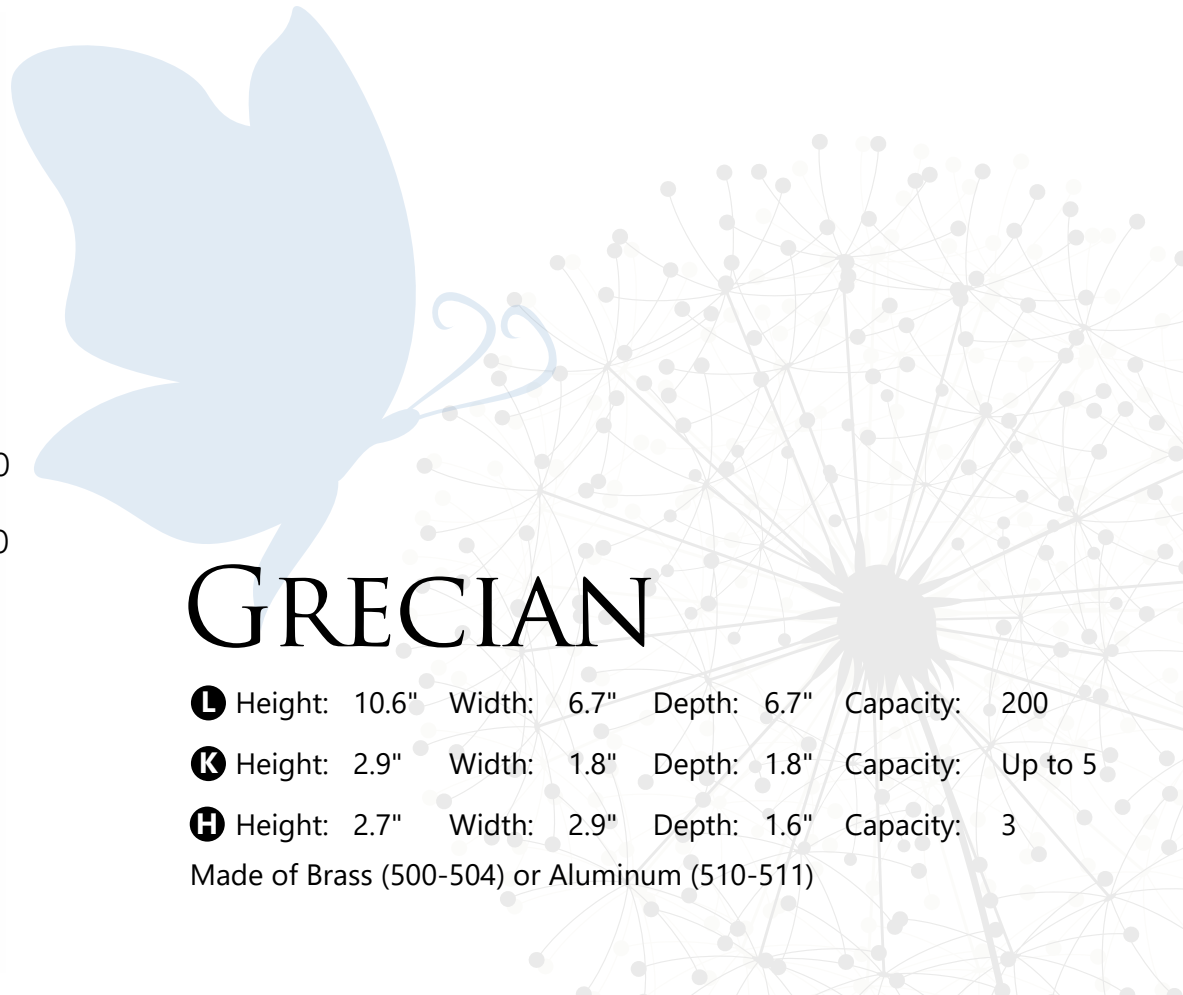

This collection is not suitable for engraving.

Onyx

J5201

\$240

The cremated remains compartment is located on the back of the main centerpiece of the bracelet.

Blue

- 510L \$420
- 510K \$60
- 510H \$120

GRECIAN