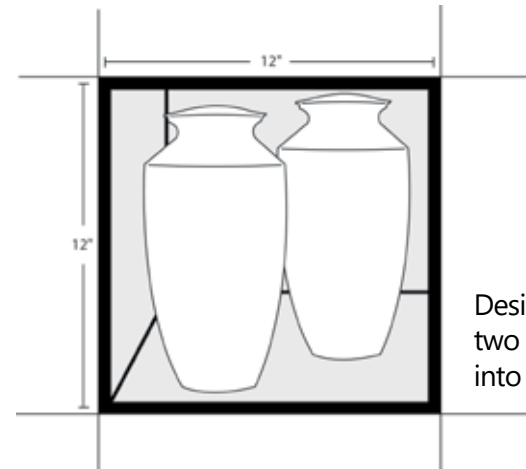

Designed with a narrow profile, two full size Monterey urns will fit into most single 12" x 12" niches.